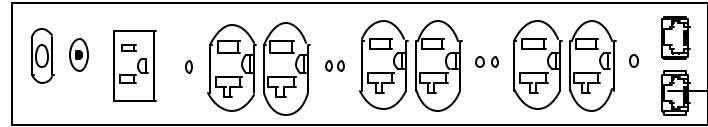

FRONT OF HOUSE

CQ1520

REAR VIEW

6 WIRE RJ-12

AMPLIFIER RACK

SIDE VIEW

CQ2200

The FOH location can be activation with switch on the CQ1520
After 3 sequence events the CQ2200 will turn on in 2 stages
They will turn off in reverse order.

6/10/04

TITLE
**JUICE GOOSE CQ SERIES
POWER SEQUENCING SYSTEM
SMALL MULTI RACK CONFIG**

SIZE	CAGE CODE	DWG NO	REV
A		CQ APP #3	
SCALE	SHEET		