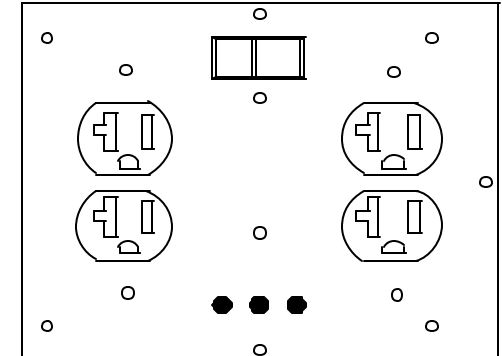

FRONT OF HOUSE

CQ1520

REAR VIEW

6 WIRE RJ-12

AMPLIFIER RACK

SIDE VIEW

CQ2200

The FOH location can be activation with switch on the CQ1520
After 3 sequence events the CQ2200 will turn on in 2 stages
They will turn off in reverse order.

6/10/04

TITLE
**JUICE GOOSE CQ SERIES
POWER SEQUENCING SYSTEM
SMALL MULTI RACK CONFIG**

SIZE	CAGE CODE	DWG NO	REV
A		CQ APP #3	
SCALE	SHEET		